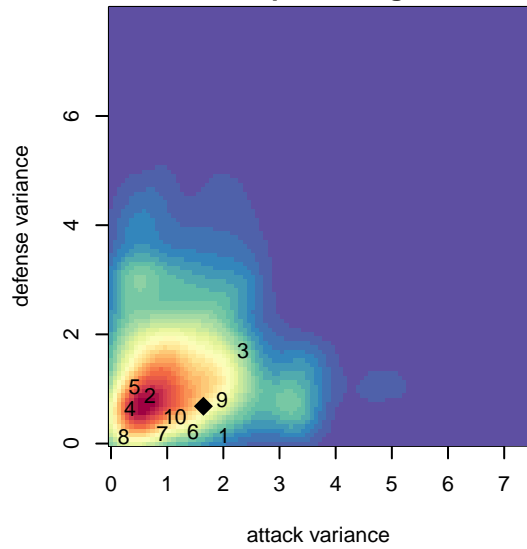

# LA Galaxy South Bay Elite B00

Los Angeles, CAS  
 B00 total strength=1911  
 attack=70.28 defense=31.55  
 fall league = SCDL FI1 U17

alt names used:  
 LA GALAXY SOUTH BAY B2000 ELITE (CAS)  
 LA Galaxy South Bay Boys 2000 Elite  
 LA GALAXY SOUTH BAY B2000 ELITE (CAS)

Venues played:  
 2016 SCDL FI1 U17  
 2016 Carlsbad Nov Nights College Showcase F  
 2016 Manchester City Cup Gold U17

**LA Galaxy South Bay Elite B00**  
 Dots are actual minus expected GF (blue circles) and GA (red triangles).  
 Blue line is smoothed change in attack strength. Red is smoothed change in defense strength.

**attack and defense variance (black dot)  
relative to other teams  
and top 10 in region**

**attack and defense rating  
relative to others at age  
and all opponents in last 13 months**

**attack and defense rating  
relative to others at age  
and all opponents in last 13 months**