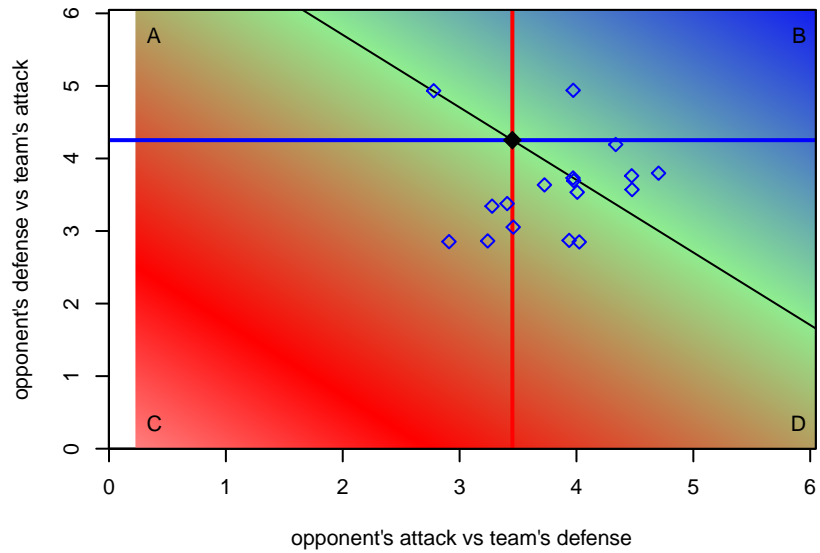

Venues played:  
 2016 SCDL FI1 U17  
 2016 Carlsbad Nov Nights College Showcase F  
 2016 Manchester City Cup Gold U17

**LA Galaxy South Bay Elite B00**  
 Dots are actual minus expected GF (blue circles) and GA (red triangles).  
 Blue line is smoothed change in attack strength. Red is smoothed change in defense strength.

**attack and defense variance (black dot)  
relative to other teams  
and top 10 in region**

**attack and defense rating  
relative to others at age  
and all opponents in last 13 months**

**attack and defense rating  
relative to others at age  
and all opponents in last 13 months**

**Performance relative to 13 month average**

**Performance relative to 13 month average**

Distribution of opponents  
 Red = Lose zone, Blue = Win zone, Green = Even  
 Black line separates win/lose zones