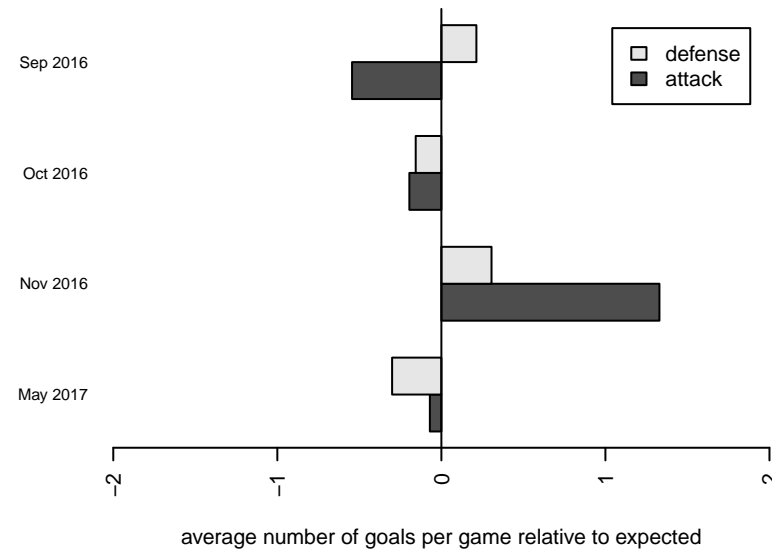

Venues played:  
 2016 SCDL FI1 U17  
 2016 Carlsbad Nov Nights College Showcase F  
 2016 Manchester City Cup Gold U17

**LA Galaxy South Bay Elite B00**  
 Dots are actual minus expected GF (blue circles) and GA (red triangles).  
 Blue line is smoothed change in attack strength. Red is smoothed change in defense strength.

**attack and defense variance (black dot)  
relative to other teams  
and top 10 in region**

**attack and defense rating  
relative to others at age  
and all opponents in last 13 months**

**attack and defense rating  
relative to others at age  
and all opponents in last 13 months**

**Performance relative to 13 month average**

**Performance relative to 13 month average**

Distribution of opponents  
 Red = Lose zone, Blue = Win zone, Green = Even  
 Black line separates win/lose zones