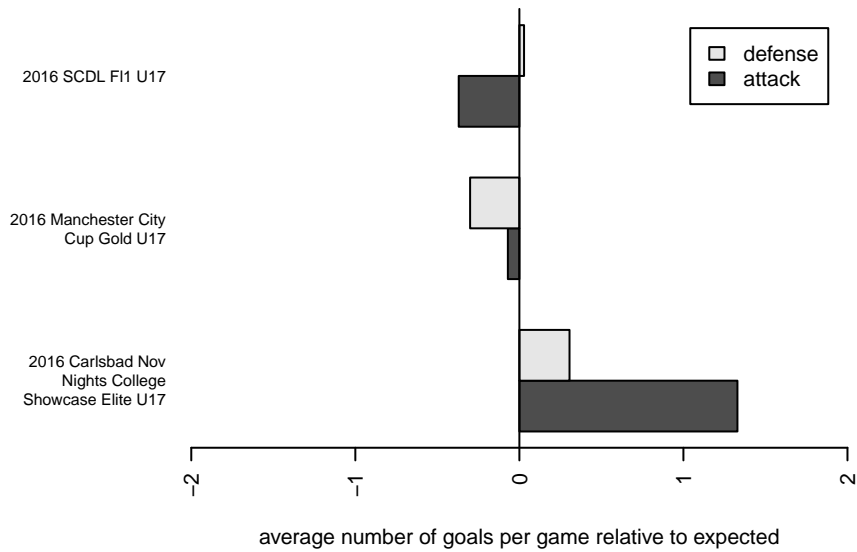

# LA Galaxy South Bay Elite B00

Los Angeles, CAS  
 B00 total strength=1911  
 attack=70.28 defense=31.55  
 fall league = SCDL FI1 U17

alt names used:  
 LA GALAXY SOUTH BAY B2000 ELITE (CAS)  
 LA Galaxy South Bay Boys 2000 Elite  
 LA GALAXY SOUTH BAY B2000 ELITE (CAS)

Venues played:  
 2016 SCDL FI1 U17  
 2016 Carlsbad Nov Nights College Showcase F  
 2016 Manchester City Cup Gold U17

**LA Galaxy South Bay Elite B00**  
 Dots are actual minus expected GF (blue circles) and GA (red triangles).  
 Blue line is smoothed change in attack strength. Red is smoothed change in defense strength.

**attack and defense variance (black dot)  
relative to other teams  
and top 10 in region**

**attack and defense rating  
relative to others at age  
and all opponents in last 13 months**

**attack and defense rating  
relative to others at age  
and all opponents in last 13 months**

**Performance relative to 13 month average**

**Performance relative to 13 month average**

Distribution of opponents  
 Red = Lose zone, Blue = Win zone, Green = Even  
 Black line separates win/lose zones